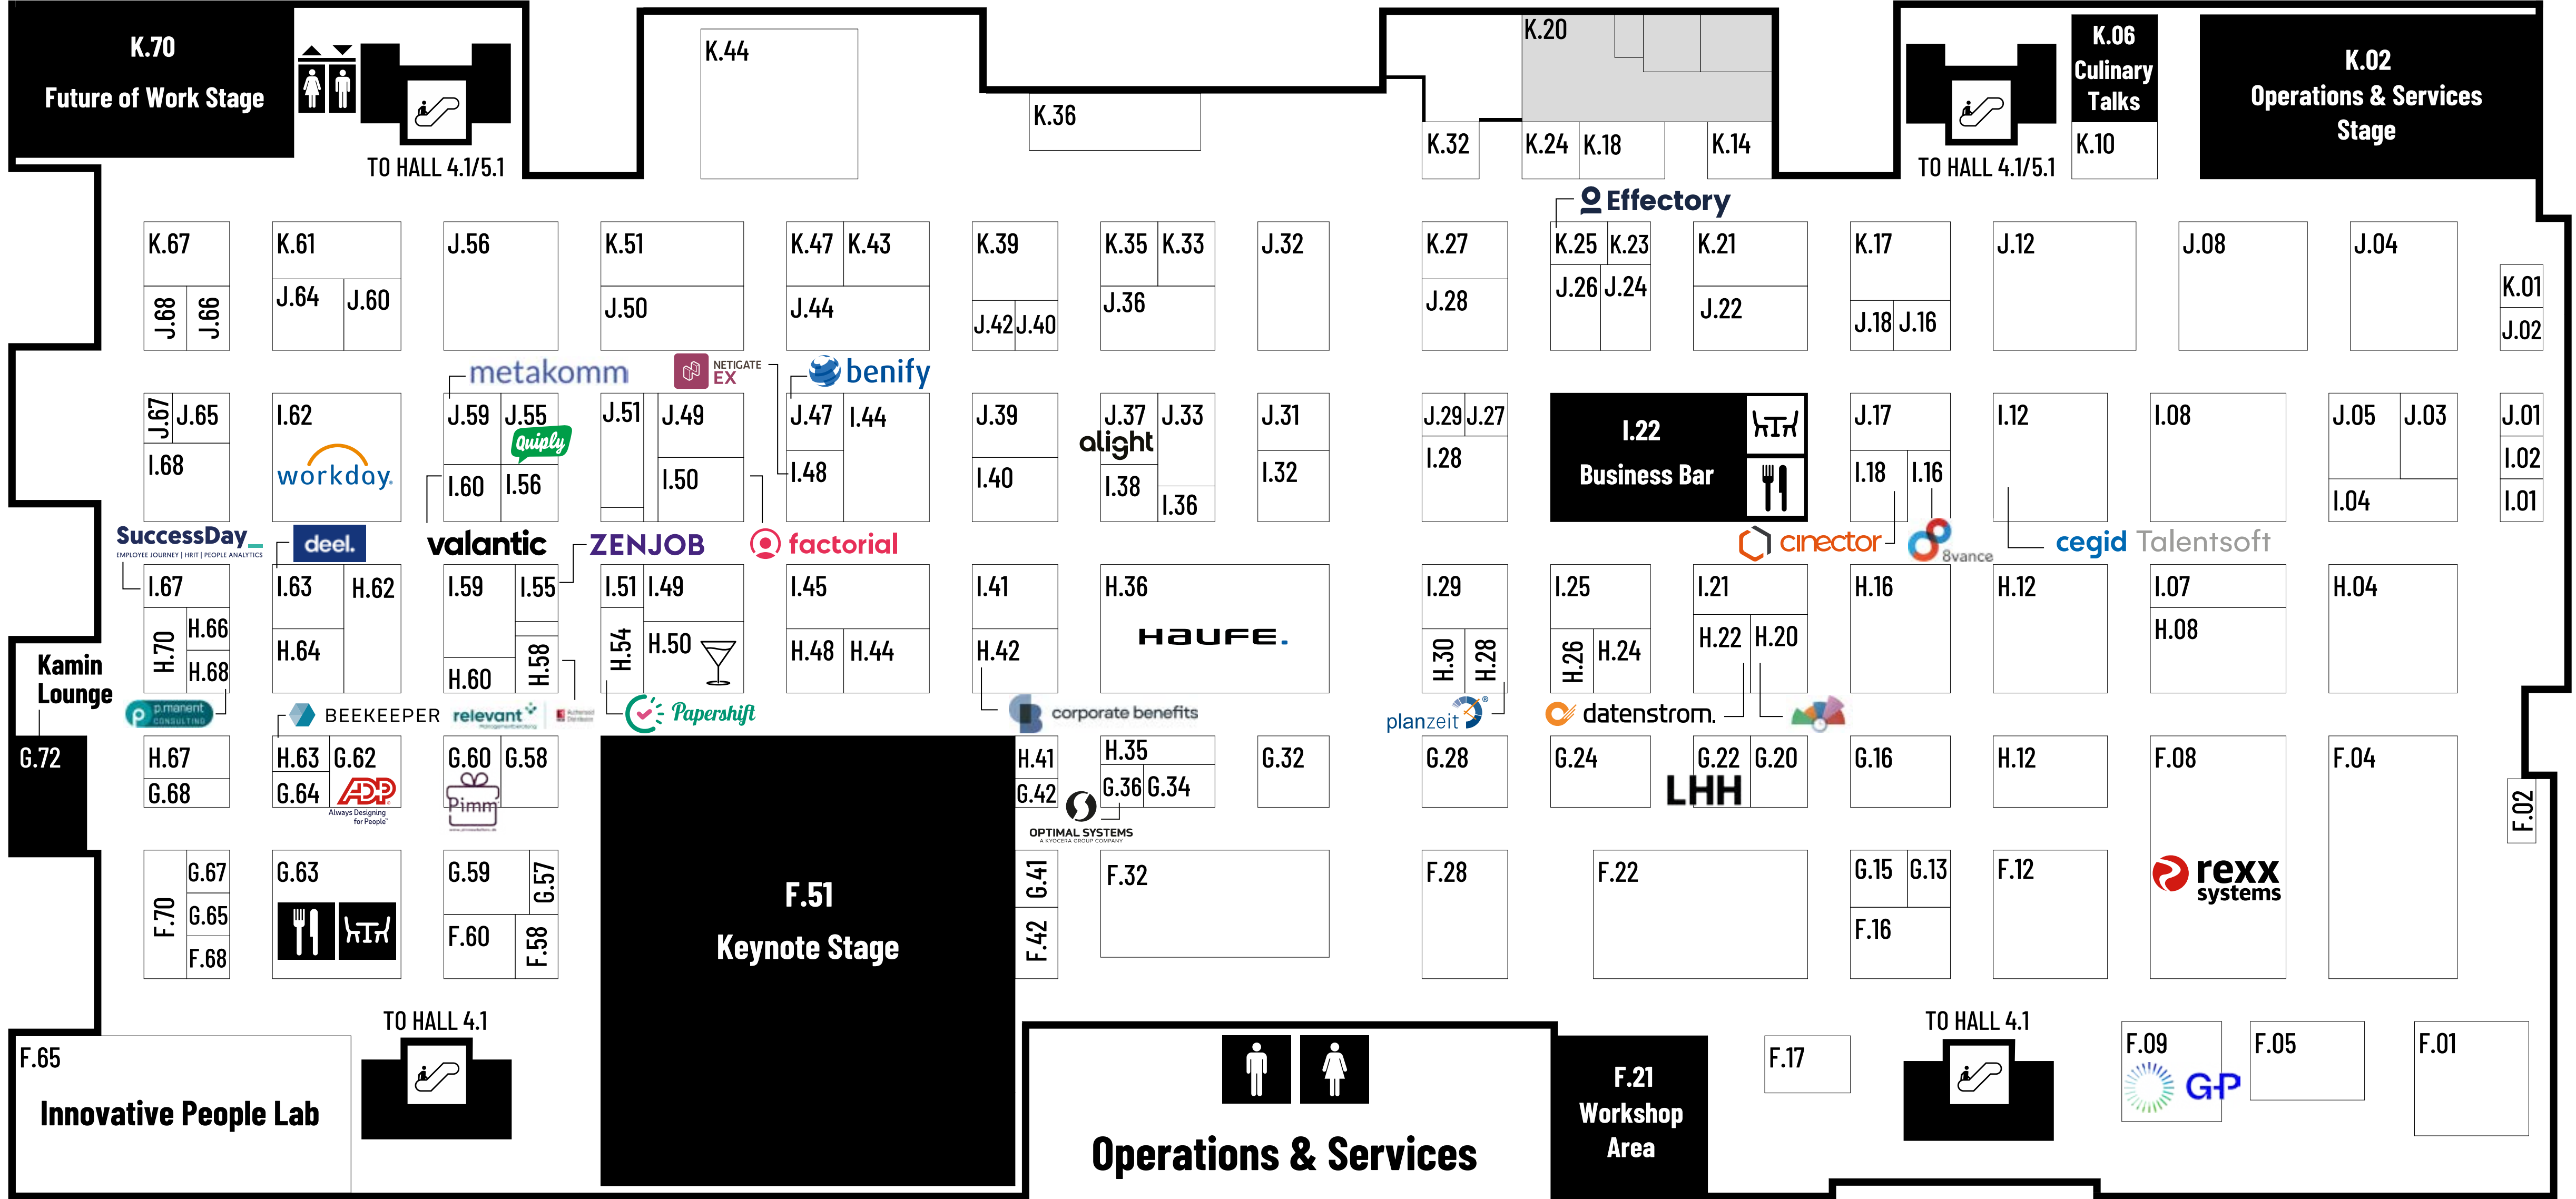

Startup Area P.60

Learning & Development

Corporate Health

HALL 5.1

Passage 4/5:  
 Speakers Lounge  
 Executive Lounge  
 Messebüro

Passage 4/5:  
Speakers Lounge  
Executive Lounge  
Messebüro

HALL 4.2

ENTRANCE

Passage 4/5:  
Speakers Lounge  
Executive Lounge  
Messebüro

**E.02**  
Recruiting &  
Attraction Stage II

E.10  
E.14 E.12

E.28 E.22  
E.30 E.24 E.16

**E.36**  
Booking Lounge

E.42 E.40

**E.50-2**  
New Media  
Lounge

E.67  
D.68  
D.72  
HTA

E.07 E.05  
D.04  
C.04

E.09  
E.13 D.06  
D.08  
C.08

C.18  
meinstadt.de

D.27 C.24  
C.28  
C.19

D.27 C.24  
C.28  
C.27 B.28  
B.30

C.36 C.32  
C.35 B.32  
B.36

D.41 C.38  
C.42  
B.40  
ZP & Friends  
Lounge

B.47 B.43  
A.50 A.48 A.46

B.57 B.55 B.51  
A.58  
A.54 A.52

B.61 B.59  
A.61  
A.64 A.60

B.65  
HTA

TO HALL 4.2

**A.21**  
Learning Cafe

**WC**  
Recruiting & Attraction

A.41  
HR RoundTable